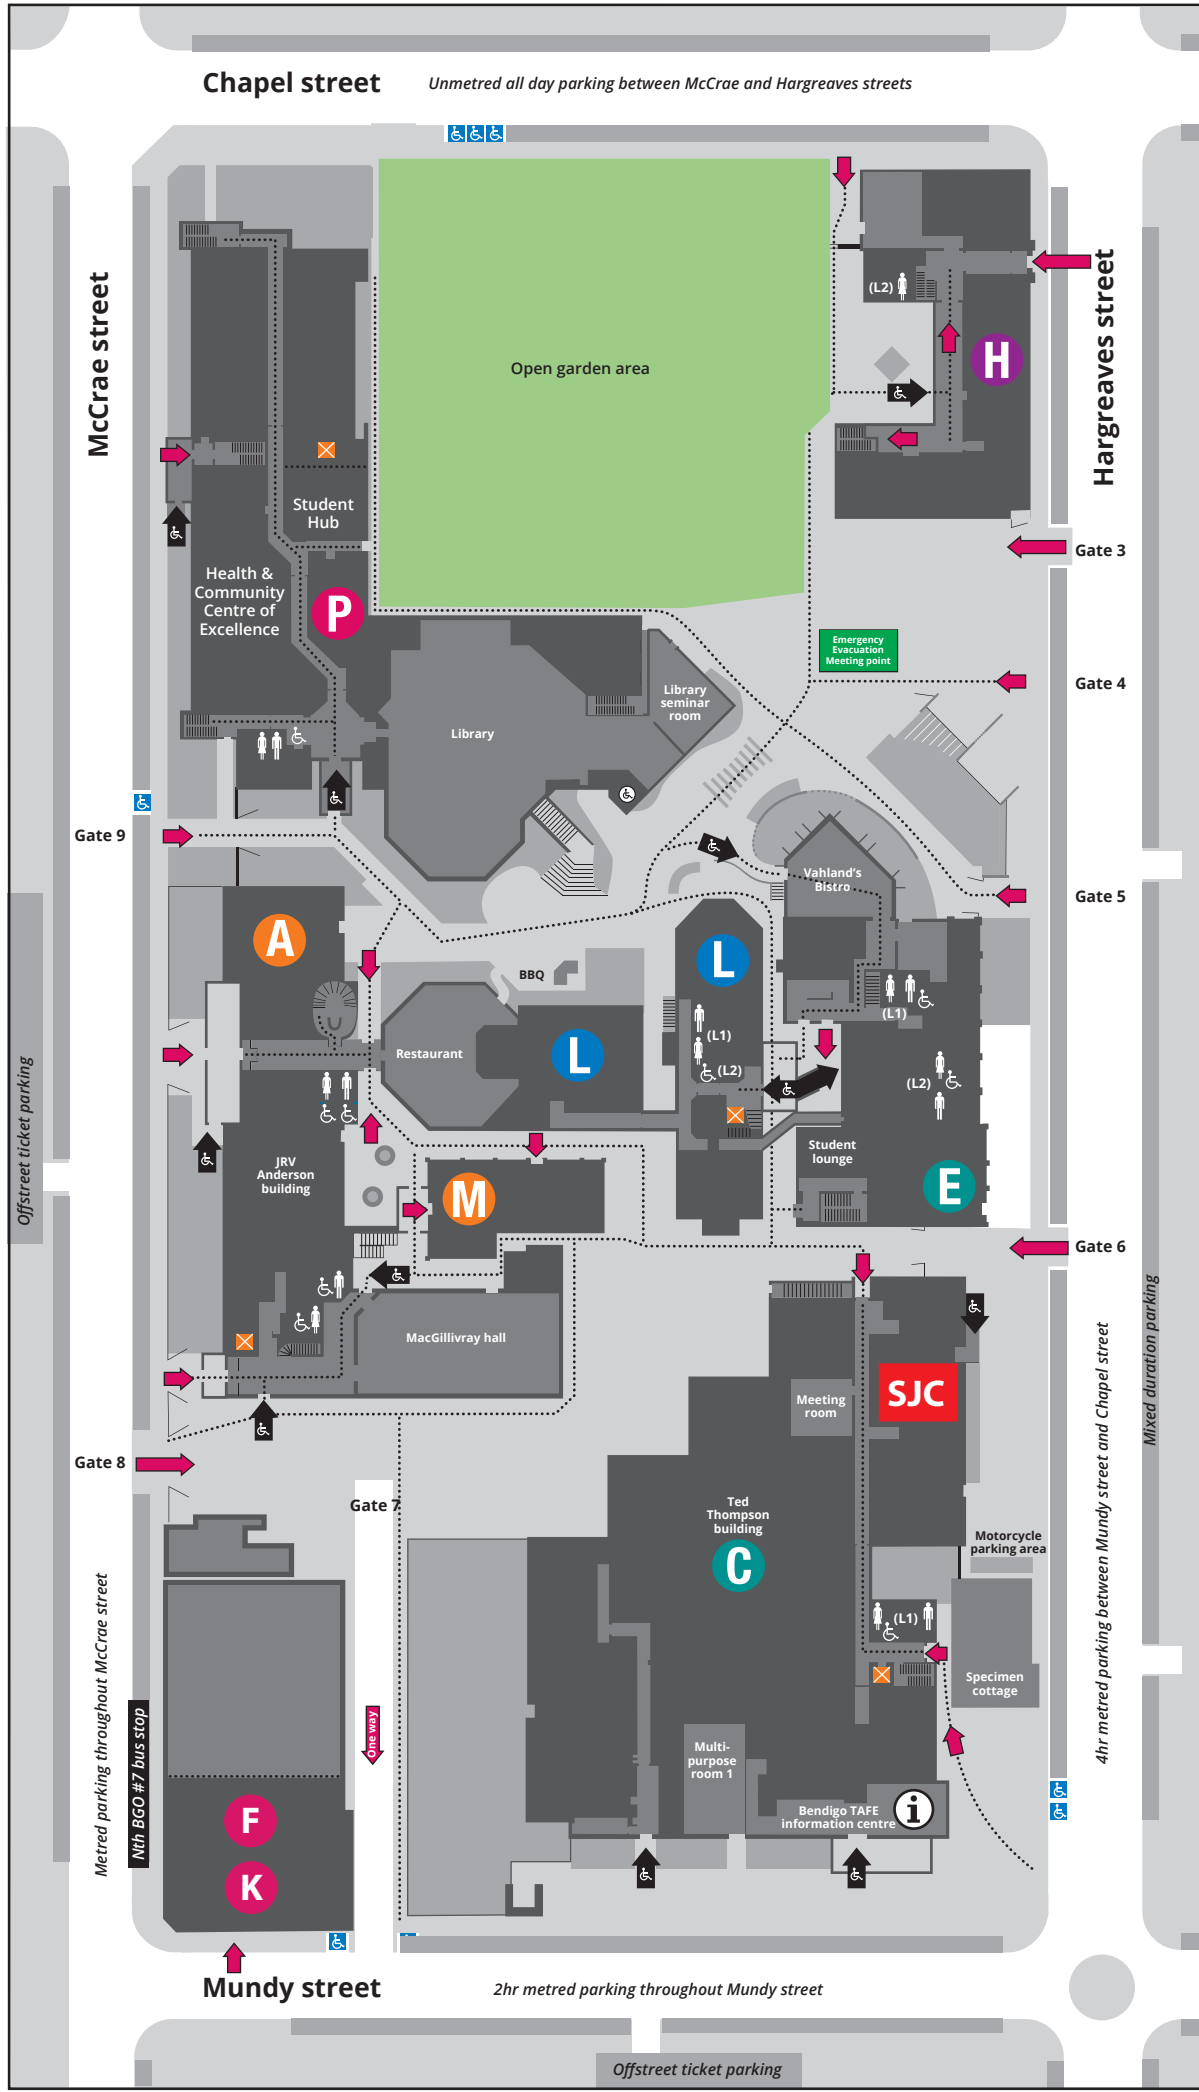

Chapel street

Unmetred all day parking between McCrae and Hargreaves streets

City Campus
 Bendigo Victoria 3552
 Phone 1300 554 248
 www.bendigotafe.edu.au

Legend

- Pedestrian Paths
- Vehicle Paths / Roads
- ➔ Entry Points
- ▬ Stairs
- ⓘ Student Services
- ➔ Access ramps
- ♿ Unmetred Disabled Parking
- ♿ Personal Care Suite
- ♿ Wheelchair Accessible Toilets
- ♿ Male / Female Toilets
- ⊠ Elevators
- SJC Skills and Jobs Centre

Department	Building
Aged Care	P
Allied Health	P
Business & Management	K
Community Services	P
Creative Arts	C
Design	C
Directorate	A
Disability	P
Early Childhood Education & Care	P
English Studies	H
Enrolments	C
General Education	H
Hair and Beauty	C
Health and Community Centre of Excellence	P
Hospitality & Cookery	L
Human Resources Unit	A
ICT Support Centre	P
Indigenous Education Centre	P
Information Centre	C
Information Technology	K
Library	P
Library Seminar Room	P
Lotus Hair & Beauty	C
MacGillivray Hall	A
Multi - Purpose Room	C
Multimedia	C
Music (Sound Production)	E
Nursing	P
Professional Writing and Editing	C
Registrar & Student Administration	M
Restaurant 18eightyseven	L
Short Courses	C
Skills & Jobs Centre	C
Student Support Services	C
Theatrette	P
Training & Assessment	H
Travel & Tourism	L
Vahlands Bistro	E

Mundy street

2hr metred parking throughout Mundy street

Offstreet ticket parking

McCrae street

Hargreaves street

Gate 9

Gate 3

Gate 4

Gate 5

Gate 6

Gate 8

Gate 7

4hr metred parking between Mundy street and Chapel street

Mixed duration parking

Offstreet ticket parking

Metred parking throughout McCrae street